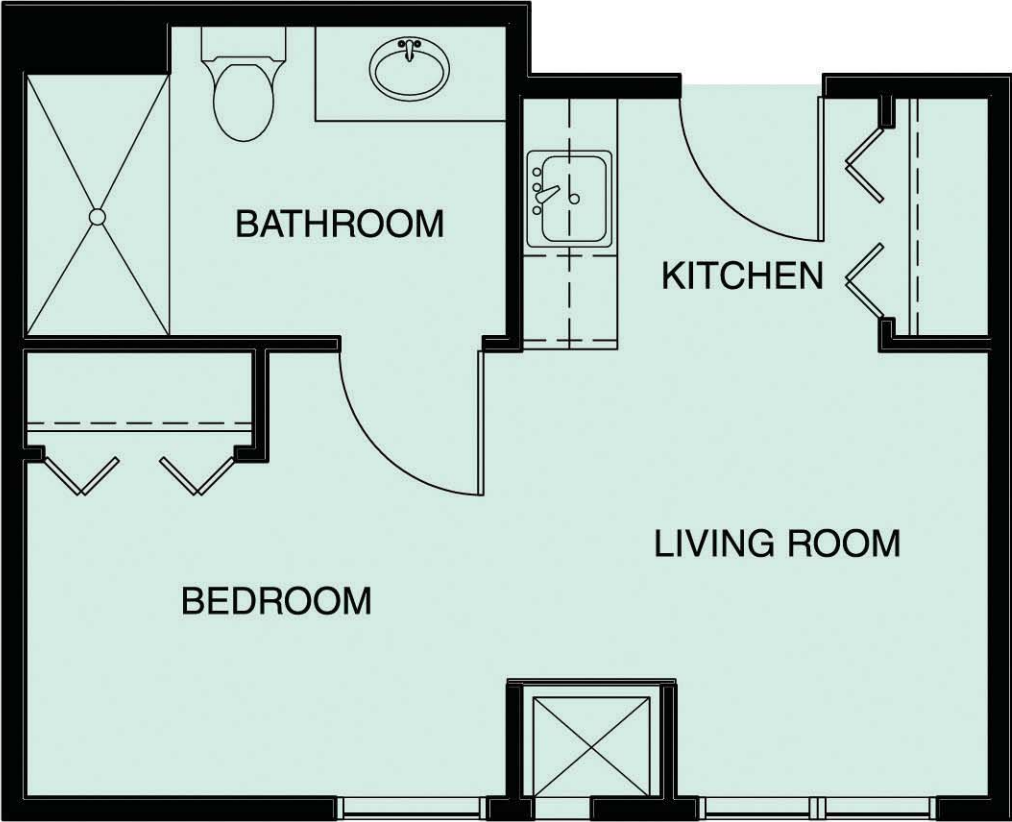

# Overall Floor Plan

# The Franklin

*One Bedroom Suite*

*330 sf*

# The Jefferson

*One Bedroom Suite*

*380 sf*

# The Lincoln

*One Bedroom Suite*

*400 sf*