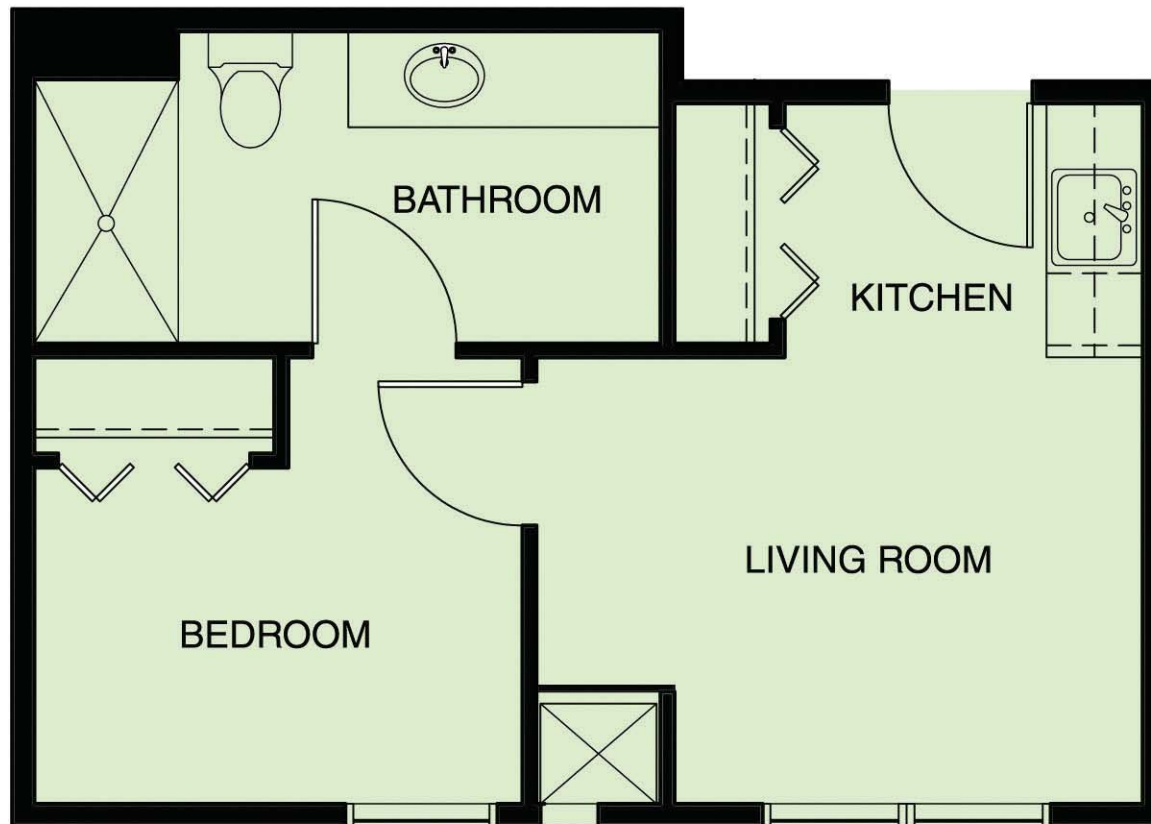

# Overall Floor Plan

# The Franklin

*One Bedroom Suite*

*330 sf*

# The Jefferson

*One Bedroom Suite*

*380 sf*

# The Lincoln

*One Bedroom Suite*

*400 sf*